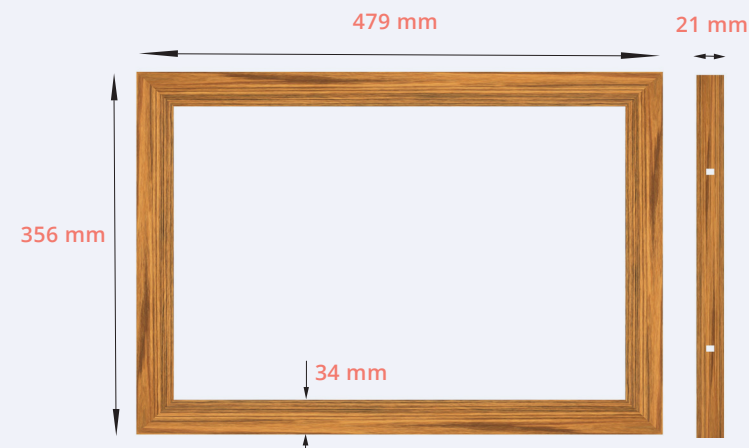

VM TWO DELUXE

The VM Two Deluxe is the new elegant frame from VITRINEMEDIA

This oak wood frame is very easy to use as it can be clipped around your VM TWO displays. Nothing better than this noble wood to highlight your goods for sale and your contents.

It is currently available in light oak to bring modernity and elegance to your display. Other colors will be available soon.

BENEFITS

Color
Light oak

Materials
Oak wood

Included
Pair of cables 90MM

VITRINEMEDIA DISPLAY COMPATIBILITY:

RANGE	FORMAT
VM TWO	A4 - A3

DIMENSIONS (mm)