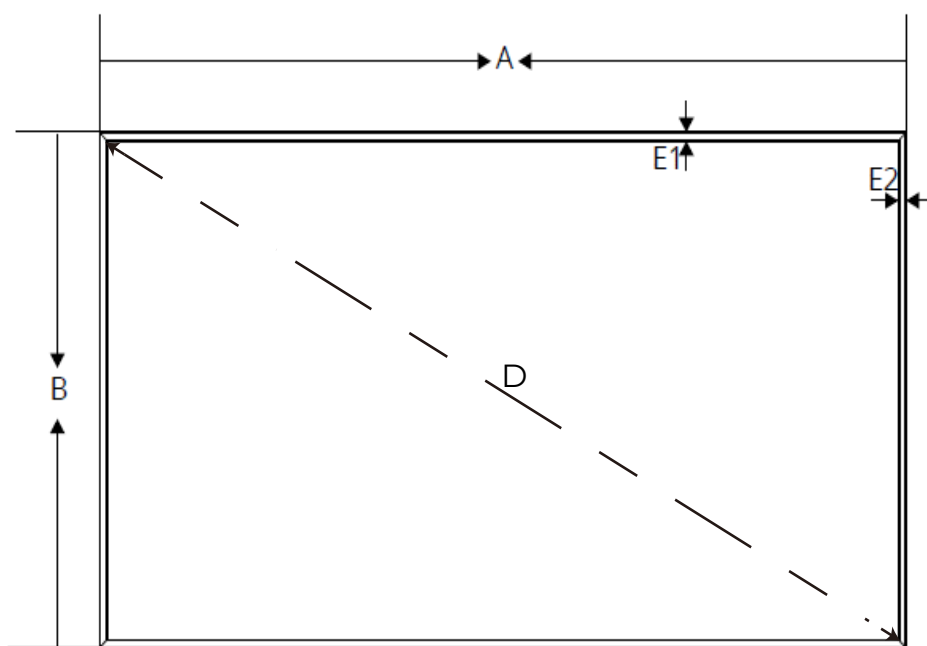

Data sheet

ECO SMART DISPLAY 100 ^(VI)

Product Dimensions

mm	49"	55"
A	1100	1236
B	630	707
C1	89	89
C2	95	95
D	1232	1390
E1	12	12
E2	12	12

Characteristics

		49"	55"
Reference		1203023001	1201923001
Product		LCD 49 VM 4000NI	LCD 55 VM 4000NI
Brightness		3400 (Min.) / 4000 (Typ)	3400 (Min.) / 4000 (Typ.)
Power consumption (W)		210W (Max.)	230W (Max.)
Resolution		1920x1080	1920x1080
Net weight (kg)		18	21
Gross weight (kg)		28	29
Packaging	Length (mm)	1292	1396
	Height (mm)	785	855
	Depth (mm)	190	190